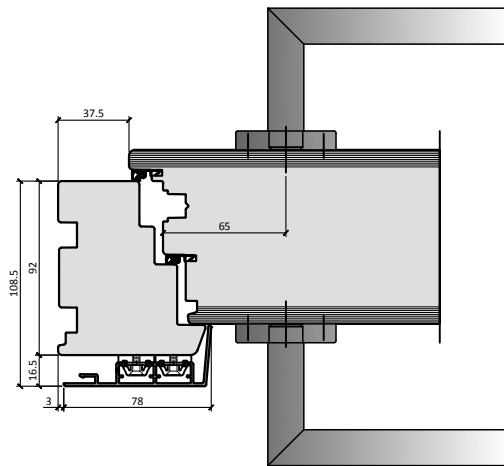

2s/1

8s/1

DFi92

DFi92-2s

Di92-8s

DFi92-2s/1

Di92-8s/1

LEVER HANDLE ON ROUND ROSE INTERNALLY & EXTERNALLY  
(DEFAULT HANDLE SET)

LEVER HANDLE ON ROUND ROSE INTERNALLY /  
ROUND T BAR PULL HANDLE EXTERNALLY

ROUND T BAR PULL HANDLE  
INTERNALLY & EXTERNALLY