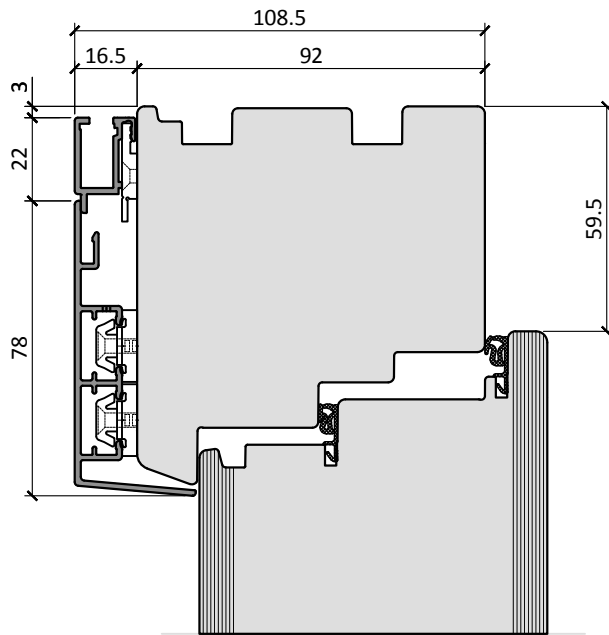

DFi92-11

DFi92-12

Di92-13

DFi92-14

Di92-15

GLASS VISION PANEL

PANEL GROOVE

DFi92

DFi92-1/100

Di92-7/100

Scale 1:2

DFi92-3/100

DFi92-4/100

Scale 1:2

Scale 1:2

DFi92

**DEFAULT THRESHOLD**

DFi92-2

DFi92-2/1

Scale 1:2

2s

2s/1

2s

8s

LEVER HANDLE ON ROUND ROSE INTERNALLY /  
ROUND T BAR PULL HANDLE EXTERNALLY

ROUND T BAR PULL HANDLE  
INTERNALLY & EXTERNALLY