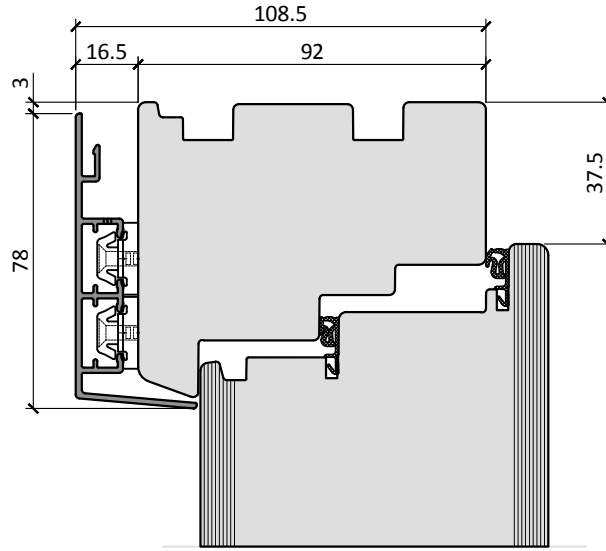

DFi92-1

DFi92-2

DFi92-3

DFi92-4

Scale 1:2

Di92

Scale 1:2

DFi92-10

DFi92-1/100

Di92-7/100

Scale 1:2

DFi92-3/100

DFi92-4/100

Scale 1:2

Scale 1:2

DFi92

**DEFAULT THRESHOLD**

DFi92-2

DFi92-2/1

Scale 1:2

2s

2s/1

2s

8s

LEVER HANDLE ON ROUND ROSE INTERNALLY /  
ROUND T BAR PULL HANDLE EXTERNALLY

ROUND T BAR PULL HANDLE  
INTERNALLY & EXTERNALLY