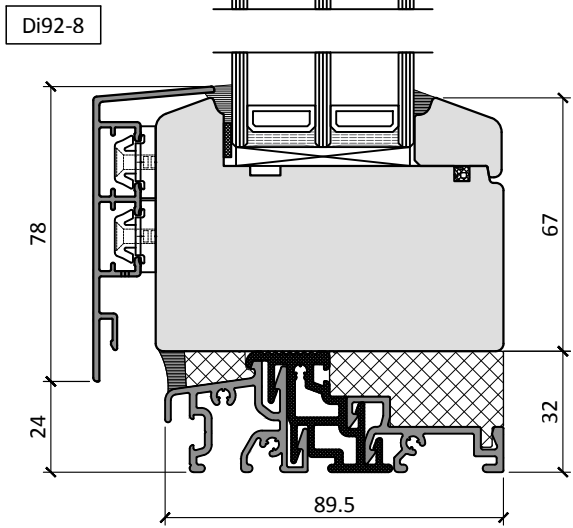

DFi92-1

DFi92-2

DFi92-3

DFi92-4

Scale 1:2

Di92

Scale 1:2

DFi92-10

DFi92-11

DFi92-12

Di92-13

DFi92-14

Di92-15

GLASS VISION PANEL

PANEL GROOVE

DFi92

2s/1

8s/1

DFi92

DFi92-2s

Di92-8s

DFi92-2s/1

Di92-8s/1

LEVER HANDLE ON ROUND ROSE INTERNALLY & EXTERNALLY  
(DEFAULT HANDLE SET)

LEVER HANDLE ON ROUND ROSE INTERNALLY /  
ROUND T BAR PULL HANDLE EXTERNALLY

ROUND T BAR PULL HANDLE  
INTERNALLY & EXTERNALLY