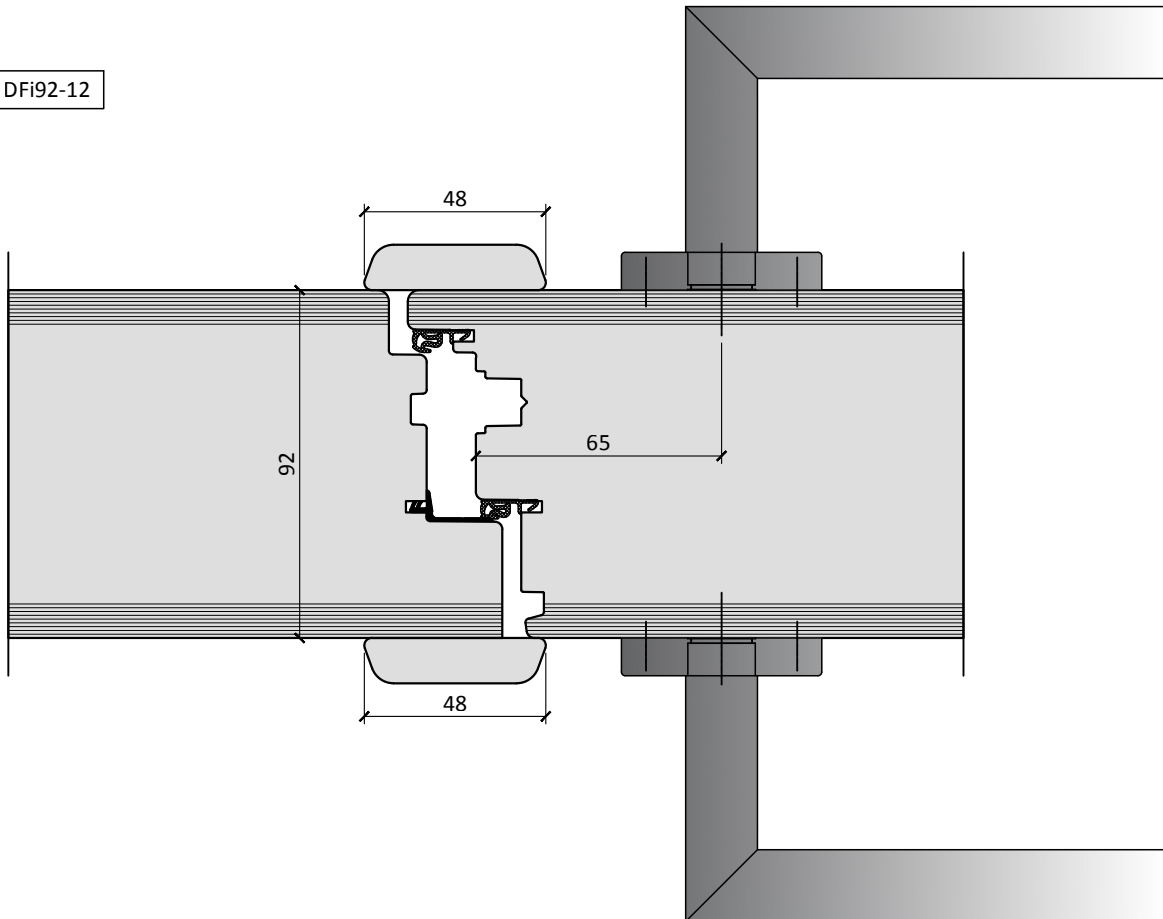

DFi92-1

DFi92-2

DFi92-3

DFi92-4

Scale 1:2

Di92

Scale 1:2

DFi92-10

DFi92-11

DFi92-12

Di92-13

DFi92-14

Di92-15

GLASS VISION PANEL

PANEL GROOVE

DFi92

LEVER HANDLE ON ROUND ROSE INTERNALLY /  
ROUND T BAR PULL HANDLE EXTERNALLY

ROUND T BAR PULL HANDLE  
INTERNALLY & EXTERNALLY