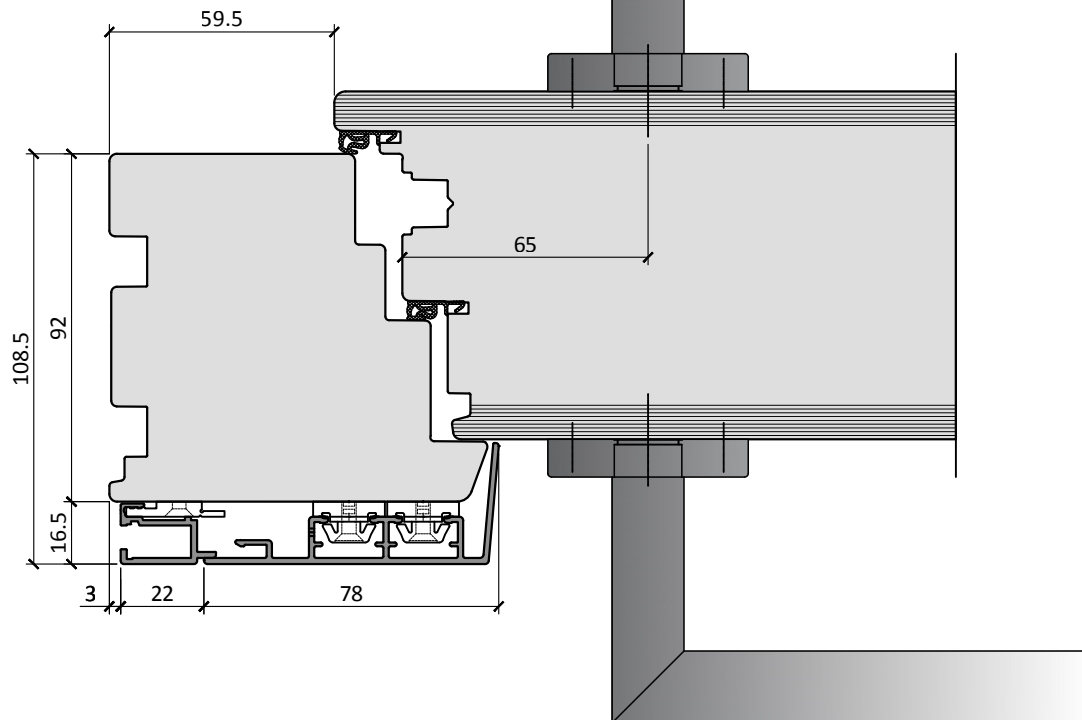

DFi92-1/100

Di92-7/100

Scale 1:2

DFi92-3/100

DFi92-4/100

Scale 1:2

Scale 1:2

DFi92

**DEFAULT THRESHOLD**

DFi92-2

DFi92-2/1

Scale 1:2

2s

2s/1

2s

8s

LEVER HANDLE ON ROUND ROSE INTERNALLY /  
ROUND T BAR PULL HANDLE EXTERNALLY

ROUND T BAR PULL HANDLE  
INTERNALLY & EXTERNALLY