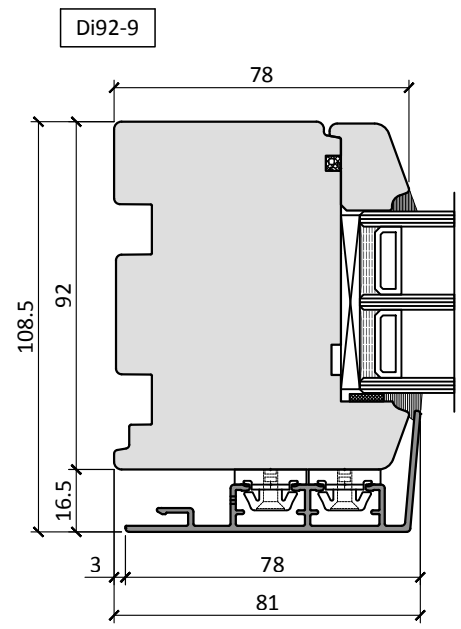

DFi92-1

DFi92-2

DFi92-3

DFi92-4

Scale 1:2

Di92

Scale 1:2

DFi92-10

**DEFAULT THRESHOLD**

DFi92-2

DFi92-2/1

Scale 1:2

2s

2s/1

2s

8s

LEVER HANDLE ON ROUND ROSE INTERNALLY /  
ROUND T BAR PULL HANDLE EXTERNALLY

ROUND T BAR PULL HANDLE  
INTERNALLY & EXTERNALLY