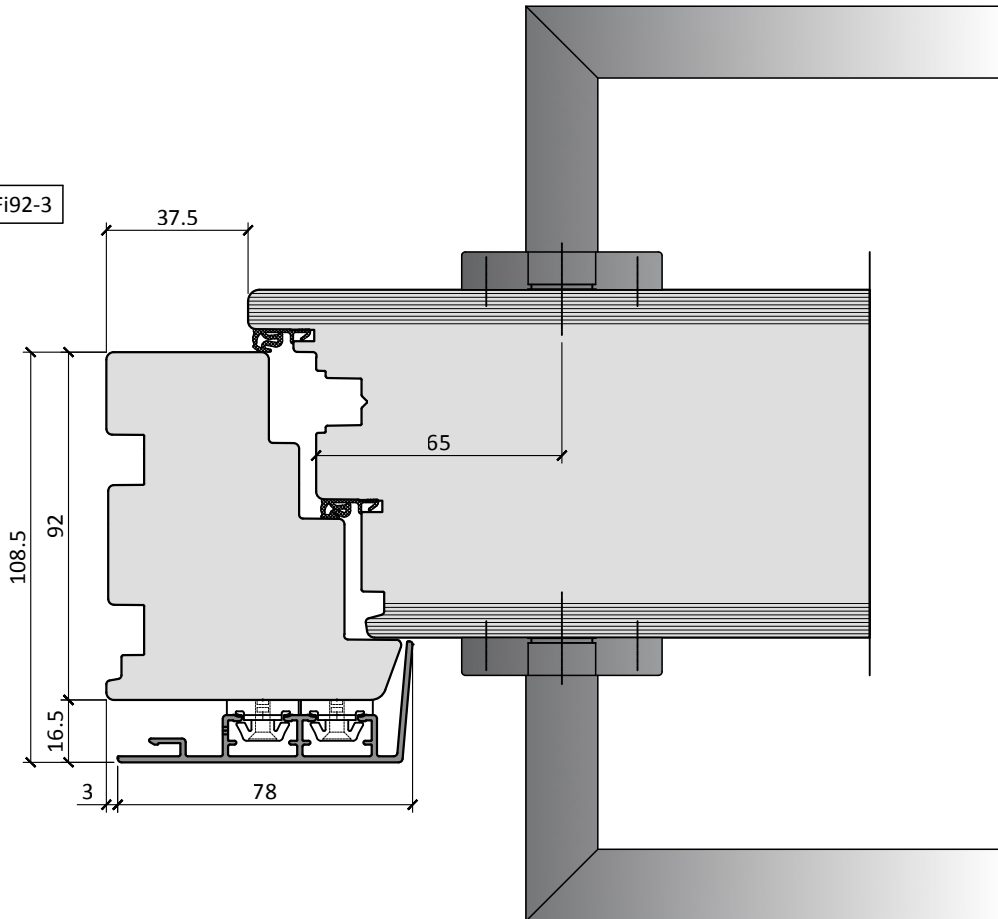

DFi92-1

DFi92-2

DFi92-3

DFi92-4

Scale 1:2

Di92

Scale 1:2

DFi92-10

DFi92-11

DFi92-12

Di92-13

DFi92-14

Di92-15

GLASS VISION PANEL

PANEL GROOVE

DFi92

LEVER HANDLE ON ROUND ROSE INTERNALLY /  
ROUND T BAR PULL HANDLE EXTERNALLY

ROUND T BAR PULL HANDLE  
INTERNALLY & EXTERNALLY