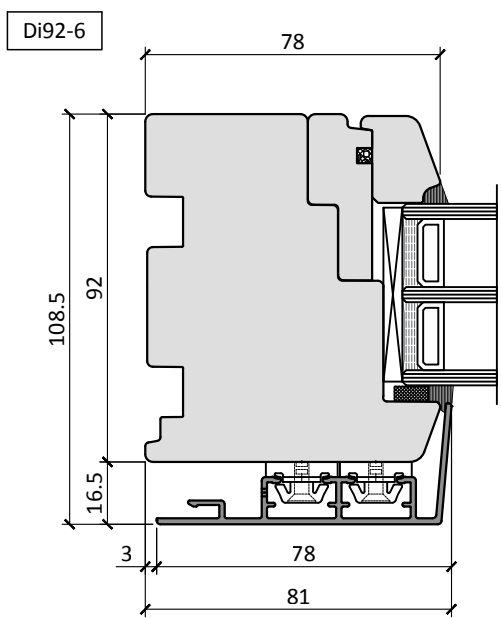

DFi92-1

DFi92-2

DFi92-3

DFi92-4

Scale 1:2

Di92

Scale 1:2

DFi92-10

DFi92-11

DFi92-12

Di92-13

DFi92-14

Di92-15

GLASS VISION PANEL

PANEL GROOVE

DFi92

**DEFAULT THRESHOLD**

DFi92-2

DFi92-2/1

Scale 1:2

2s

2s/1

2s

8s

LEVER HANDLE ON ROUND ROSE INTERNALLY /  
ROUND T BAR PULL HANDLE EXTERNALLY

ROUND T BAR PULL HANDLE  
INTERNALLY & EXTERNALLY