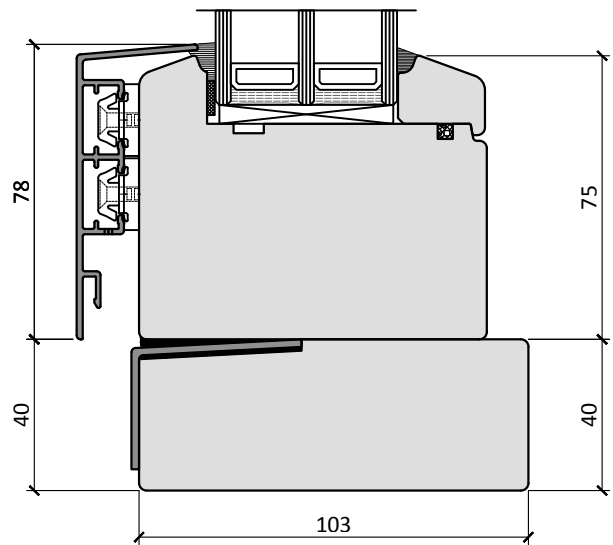

2s/1

8s/1

DFi92

DFi92-2s

Di92-8s

DFi92-2s/1

Di92-8s/1

LEVER HANDLE ON ROUND ROSE INTERNALLY & EXTERNALLY  
(DEFAULT HANDLE SET)

LEVER HANDLE ON ROUND ROSE INTERNALLY /  
ROUND T BAR PULL HANDLE EXTERNALLY

ROUND T BAR PULL HANDLE  
INTERNALLY & EXTERNALLY