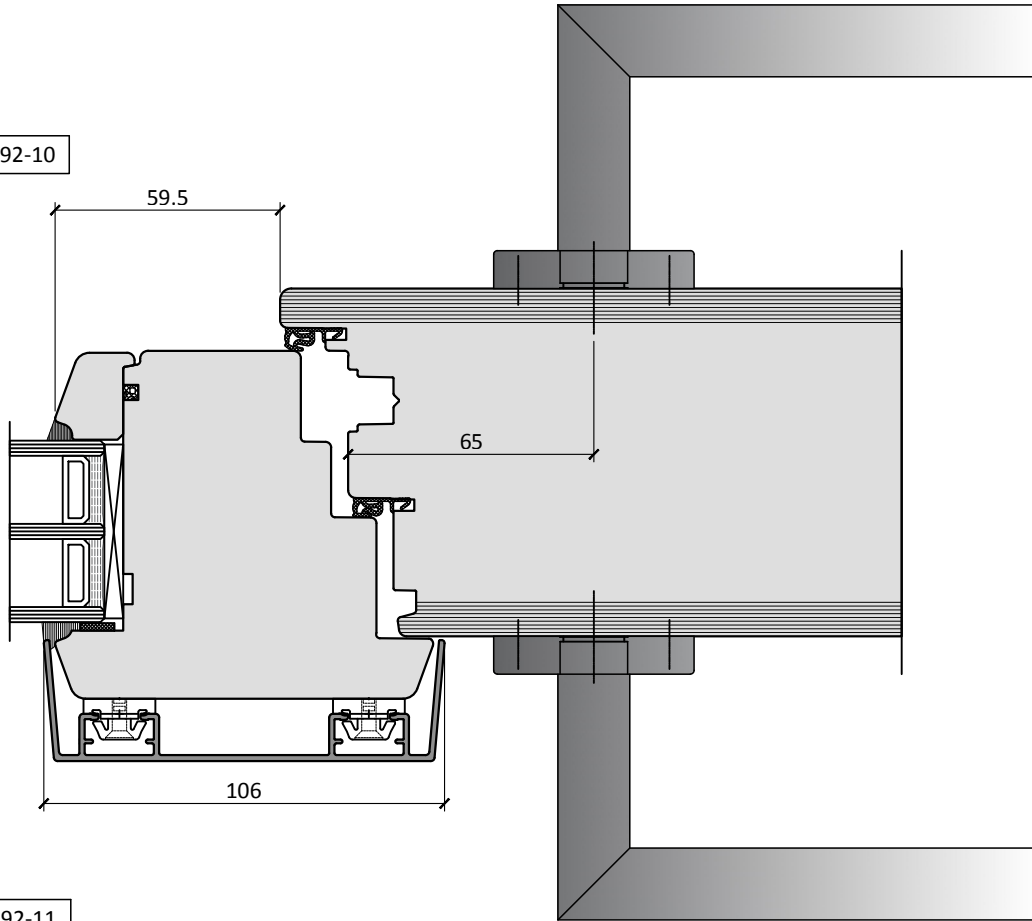

DFi92-1

DFi92-2

DFi92-3

DFi92-4

Scale 1:2

Di92

Scale 1:2

DFi92-10

DFi92-11

DFi92-12

Di92-13

DFi92-14

Di92-15

GLASS VISION PANEL

PANEL GROOVE

DFi92

**DEFAULT THRESHOLD**

DFi92-2

DFi92-2/1

Scale 1:2

2s

2s/1

2s

8s

LEVER HANDLE ON ROUND ROSE INTERNALLY /  
ROUND T BAR PULL HANDLE EXTERNALLY

ROUND T BAR PULL HANDLE  
INTERNALLY & EXTERNALLY