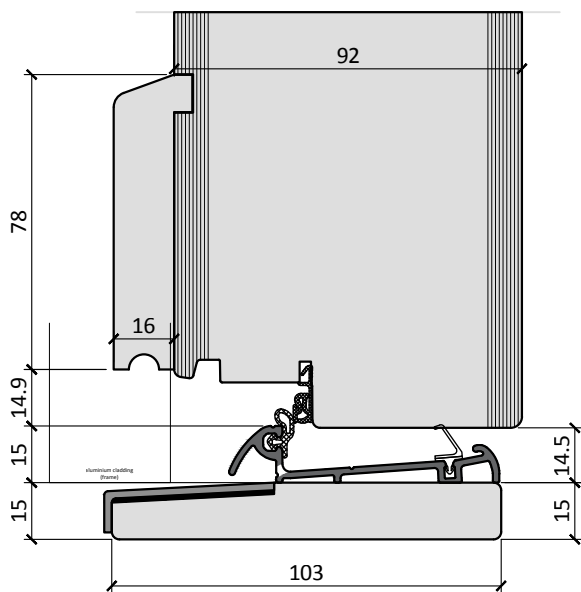

2s/1

8s/1

DFi92

DFi92-2s

Di92-8s

DFi92-2s/1

Di92-8s/1

LEVER HANDLE ON ROUND ROSE INTERNALLY & EXTERNALLY  
(DEFAULT HANDLE SET)

LEVER HANDLE ON ROUND ROSE INTERNALLY /  
ROUND T BAR PULL HANDLE EXTERNALLY

ROUND T BAR PULL HANDLE  
INTERNALLY & EXTERNALLY