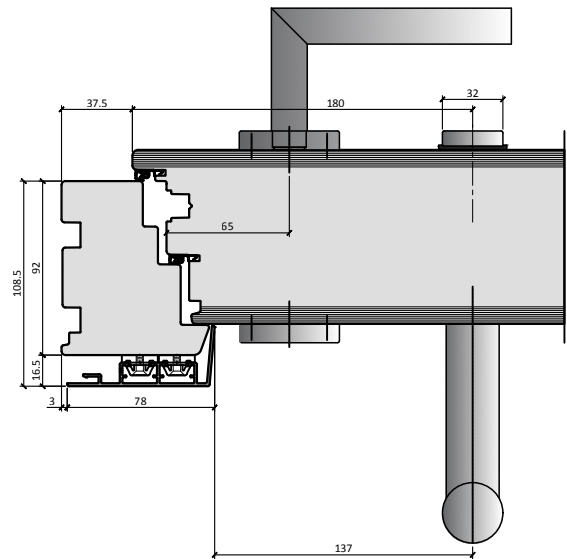

2s/1

8s/1

DFi92

DFi92-2s

Di92-8s

DFi92-2s/1

Di92-8s/1

LEVER HANDLE ON ROUND ROSE INTERNALLY & EXTERNALLY  
(DEFAULT HANDLE SET)

LEVER HANDLE ON ROUND ROSE INTERNALLY /  
ROUND T BAR PULL HANDLE EXTERNALLY

ROUND T BAR PULL HANDLE  
INTERNALLY & EXTERNALLY