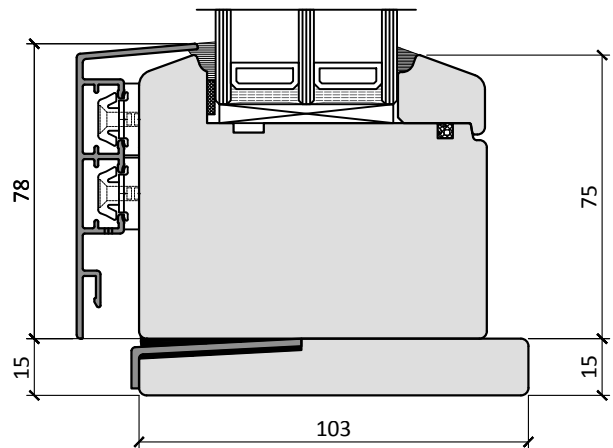

2s/1

8s/1

DFi92

DFi92-2s

Di92-8s

DFi92-2s/1

Di92-8s/1

LEVER HANDLE ON ROUND ROSE INTERNALLY & EXTERNALLY  
(DEFAULT HANDLE SET)

LEVER HANDLE ON ROUND ROSE INTERNALLY /  
ROUND T BAR PULL HANDLE EXTERNALLY

ROUND T BAR PULL HANDLE  
INTERNALLY & EXTERNALLY